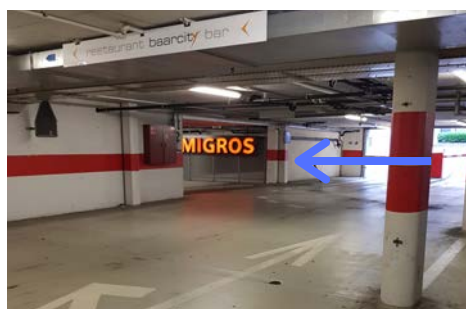

### Arrival by car:

- Motorway exit Baar
- Direction Baar Bahnhof
- Underground parking "Gotthard"
- Direction Migros / Rest. Baarcity
- Public parking available
- Passage directly to FISCOM
- 3rd Floor